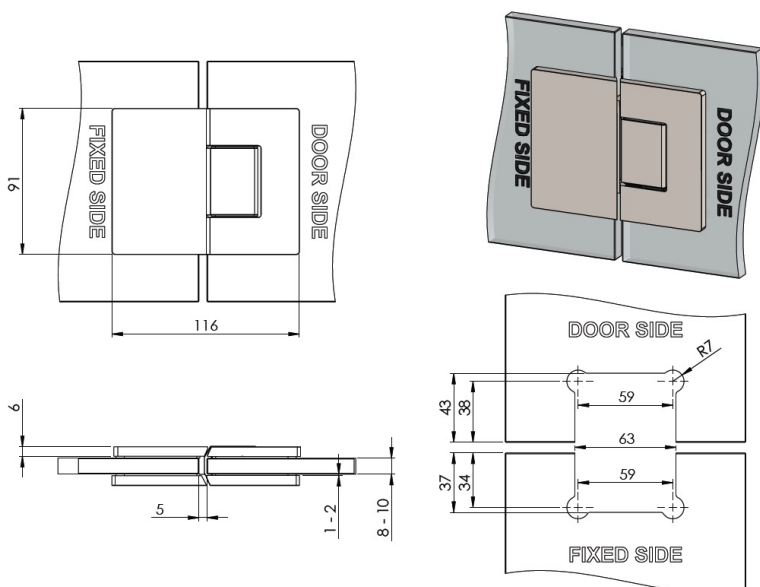

## Description:

Shower Hinge "Rio", 180DG, Polished Brass, Glass/Glass, 8-10 mm Glass Thickness, W/15 DG Angle Adjustment Function & 25DG, Return Function, Brass Material, Hidden Screws., Black Fiber Gaskets: 2 x 1mm & 2 x 2mm Thickness., Load Capacity Pr. Pair: 45kg

## Item number:

15.23.888-0

Units	Box	Carton	HS Code	Barcode
Pcs.	1	10	8302100090	
				5704866501279